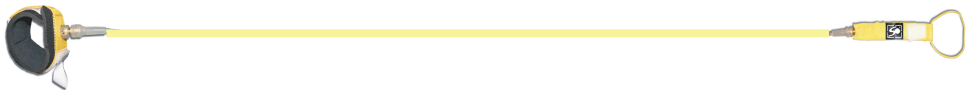

Leash Styles

New

Sick Leash Colours

- C01 Foam
- C02 Shark Bite
- C04 Sand
- C07 Reef
- C10 Night Surf

SL01		Grommet 1.8m * 5mm	Features: MDS, DRS
SL02		Super Fly 2.0m * 6mm	Features: MDS, DRS
SL03		Big Shot 2.5m * 6mm	Features: MDS, DRS, UKA
SL04		Hot Shot 2.0m * 7mm	Features: MDS, DRS
SL05		Super Shot 2.5m * 7mm	Features: MDS, DRS
SL06		Gun 2.0m * 8mm	Features: MDS, DRS
SL07		Big Gun 2.5m * 8mm	Features: MDS, DRS
SL08		Top Gun 3.0m * 7mm	Features: MDS, DRS, UKA
SL09		Tsunami 3.0m * 8mm	Features: MDS, DRS

Leash Features

(Check model to see actual features)

- MDS = Moulded Double Swivel
- UKA = Under Knee Attachment
- DRS = Detachable Rail Saver

Long Sleeve

New

Sizes: s,m,l,xl,xxl

Available in Soggy or Sogstar art!

- C01 Foam
- C02 Shark Bite
- C03 Flame
- C04 Beach
- C05 Sick
- C06 Shallows
- C07 Reef
- C08 Regal
- C09 Storm
- C10 Night Surf

SR01

Short Sleeve

New

Sizes: s,m,l,xl,xxl

Available in Soggy or Sogstar art!